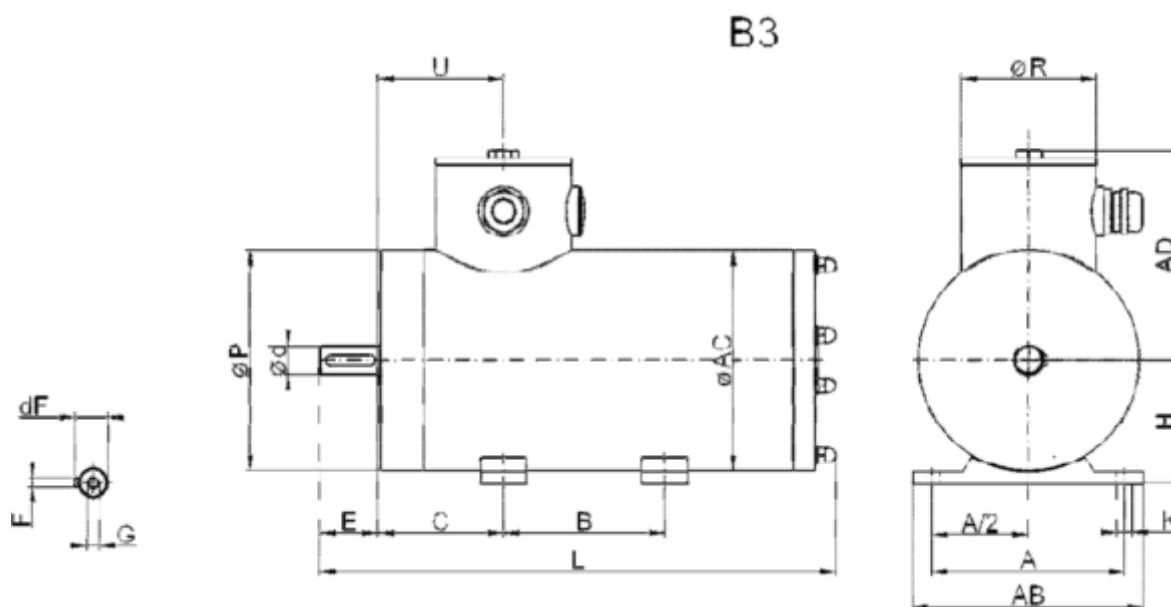

Article number: 25560005541270

Description: BEGE stainless steel AC motor EBS80K-4 IEC80 B3  
0,55KW 1400 rpm 3x230/400V 50HZ IP69K PTC

## Measures

A = 125	E = 40	Ød = 19
A/2 = 62.5	F = 6	ØR = 89
AB = 150	G = M6	
AC = 144	H = 80	
AD = 135	K = 10	
B = 100	L = 308	
C = 50	P = 144	
dF = 21.5	U = 139	